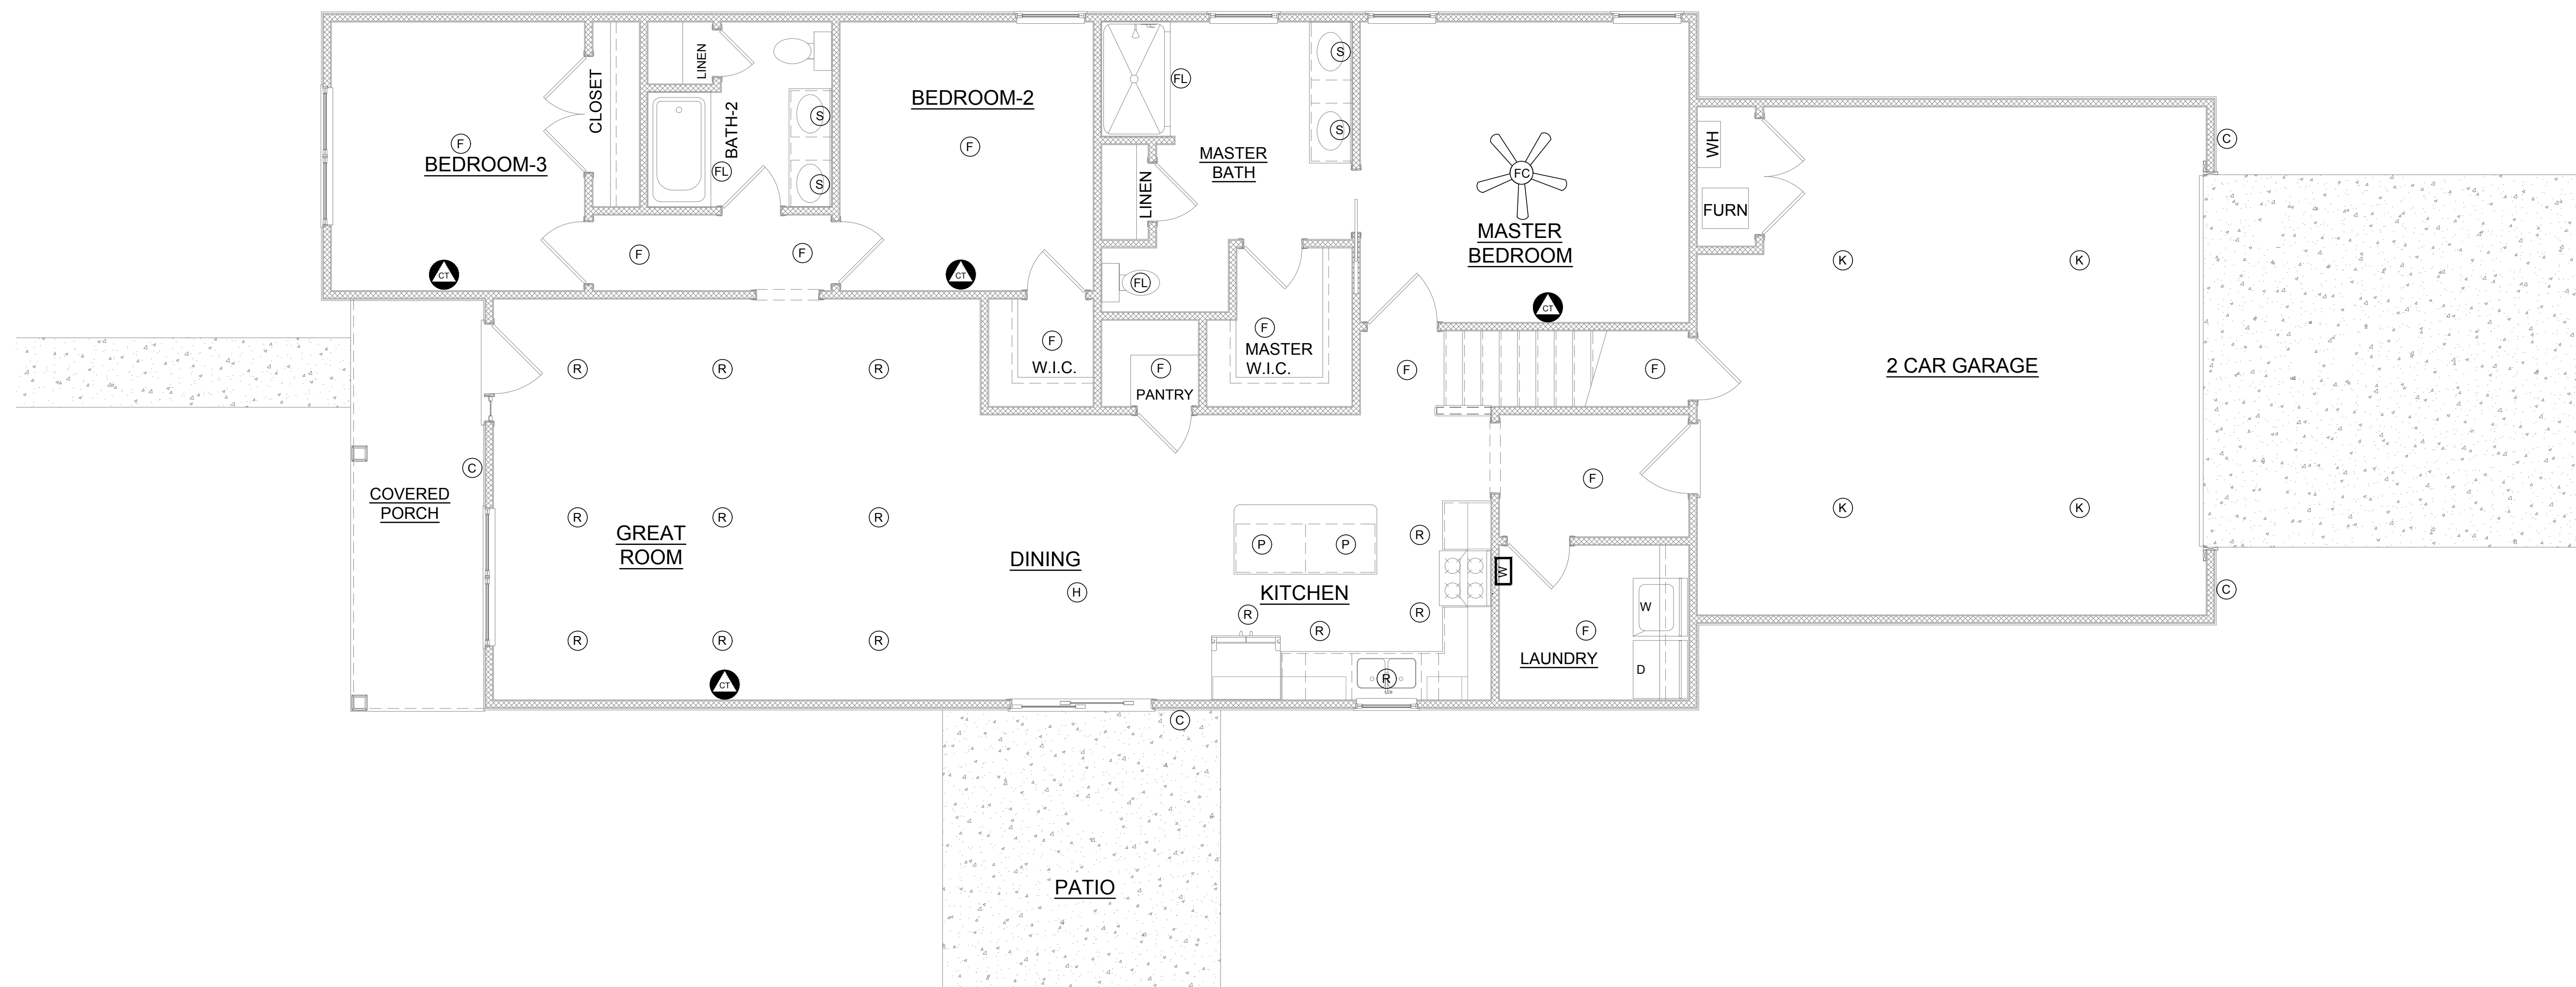

LIGHTING LEGEND:

- (P) PENDANT - 2
- (H) HANGING CHANDELIER - 1
- (EF) ENTRY FOYER
- (F) FLUSH MOUNT - 10
- (R) RECESSED CAN
- (S) VANITY SCONCE - 4
- (C) COACH SCONCE - 4
- (SF) SEMI FLUSH
- (PL) POST LIGHT
- (FL) FLUORESCENT LIGHT
- (FL) BATH FAN LIGHT
- (HLV) HEAT LIGHT VENT
- (BF) BATH FAN
- (K) KEYLESS
- (UC) UNDERCABINET
- (FC) CEILING FAN
- (PC) PULL CHAIN
- (HL) HEADER LIGHT CLOSET
- (FD) FLOOD LIGHT
- (FDM) FLOOD MOTION
- (WP) WALL PACK
- (STP) STEP LIGHT
- (DB) DOOR BELL

LOW VOLTAGE LEGEND:

- (W) CENTRAL HUB
- (DB) CAT6/ CABLE DROP

POET SQUARE LOT 45 - SPEC
1101 WATERSHIP DRIVE; EVANSVILLE, IN 47725
PEACH PLAN

304 East State Road 68
Hautsstadt, IN 47639
812-615-0137
www.reinbrechthomes.com